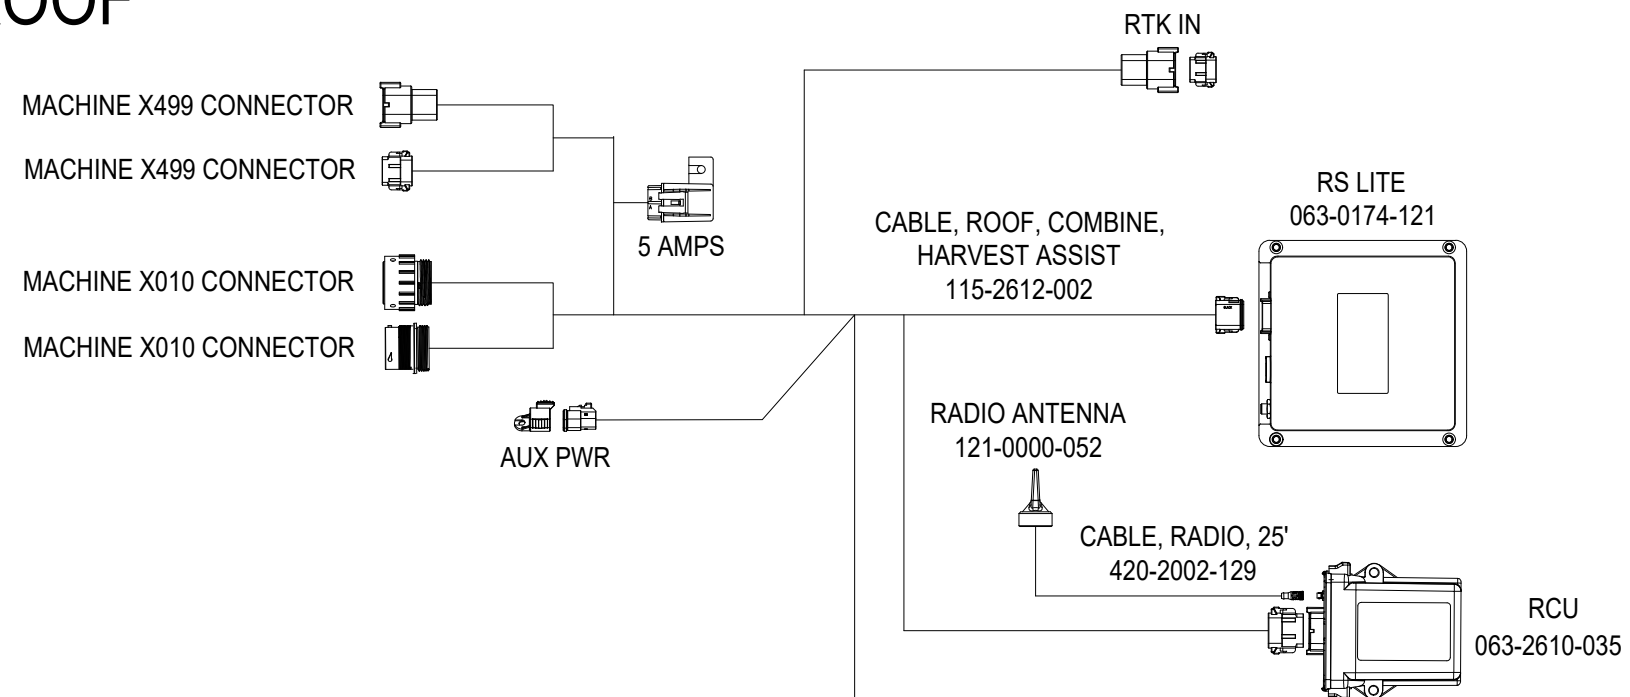

4

3

2

1

SYSTEM DRAWING, HARVEST ASSIST - 7250,8250,& 9250 CASE COMBINES

KIT: 117-2612-002

CAB

ROOF

GRAIN
TANK

ALSO INCLUDED IN KIT

NAME	PART NUMBER	QTY
COMBINE ROOF BRACKET	116-2612-002	1
COMBINE ROOF SPACER	107-2612-002	4
GRAYHILL REMOTE BRACKET	107-2612-001	1
CLAMP, UPPER, CNH CONSOLE RAIL	107-2612-003	1
CLAMP, LOWER, CNH CONSOLE RAIL	107-2612-004	1
RADIO ANTENNA BRACKET	107-2610-063	1