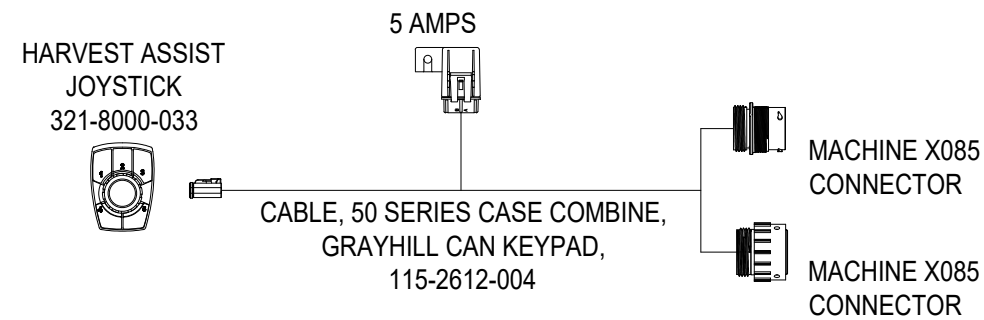

4

3

2

1

SYSTEM DRAWING, HARVEST ASSIST - 7250,8250,& 9250 CASE COMBINES

KIT: 117-2612-002

CAB

ROOF

GRAIN
TANK

ALSO INCLUDED IN KIT

NAME	PART NUMBER	QTY
COMBINE ROOF BRACKET	116-2612-002	1
COMBINE ROOF SPACER	107-2612-002	4
GRAYHILL REMOTE BRACKET	107-2612-001	1
CLAMP, UPPER, CNH CONSOLE RAIL	107-2612-003	1
CLAMP, LOWER, CNH CONSOLE RAIL	107-2612-004	1
RADIO ANTENNA BRACKET	107-2610-063	1