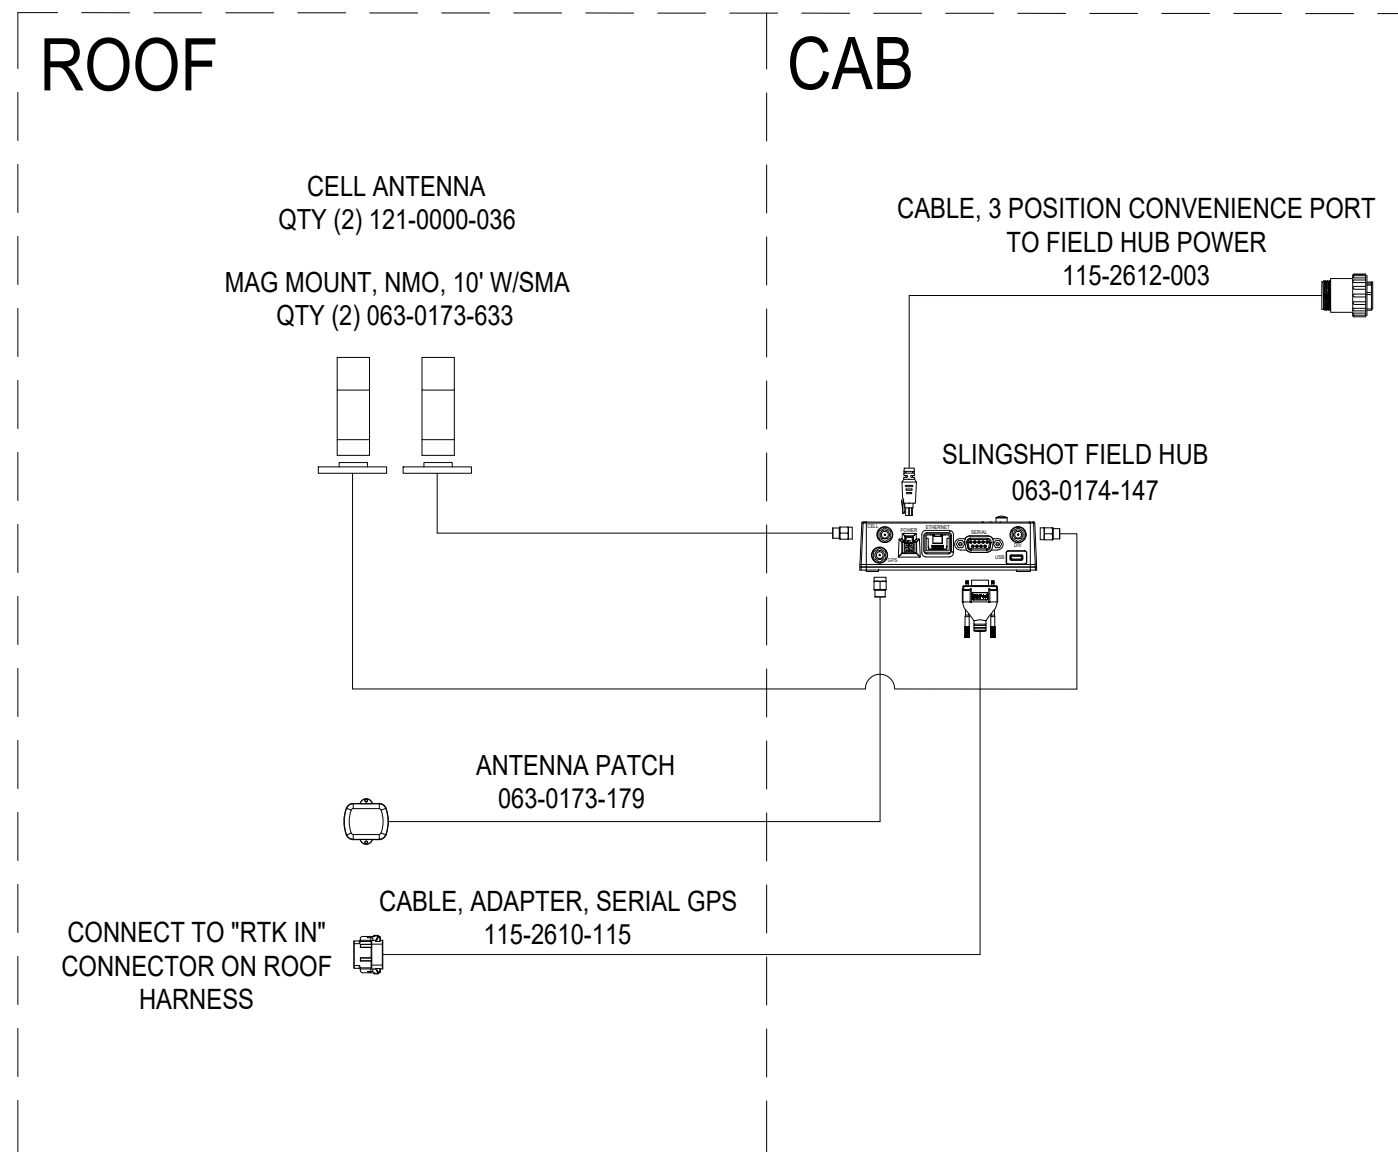

GRAIN
TANK

ALSO INCLUDED IN KIT

NAME	PART NUMBER	QTY
COMBINE ROOF BRACKET	116-2612-002	1
COMBINE ROOF SPACER	107-2612-002	4
GRAYHILL REMOTE BRACKET	107-2612-001	1
CLAMP, UPPER, CNH CONSOLE RAIL	107-2612-003	1
CLAMP, LOWER, CNH CONSOLE RAIL	107-2612-004	1
RADIO ANTENNA BRACKET	107-2610-063	1

1

SYSTEM DRAWING, HARVEST ASSIST - 7250,8250,& 9250 CASE COMBINES

KIT: 117-2612-002

OPTIONAL FIELD HUB INTEGRATION

NOTE: THESE COMPONENTS ARE NOT INCLUDED IN KIT

RELEASED DATE	ECO #	REV.	DRAWING NO.
7/12/22	42311	A	054-2612-002
10/19/22	43688	B	054-2612-002