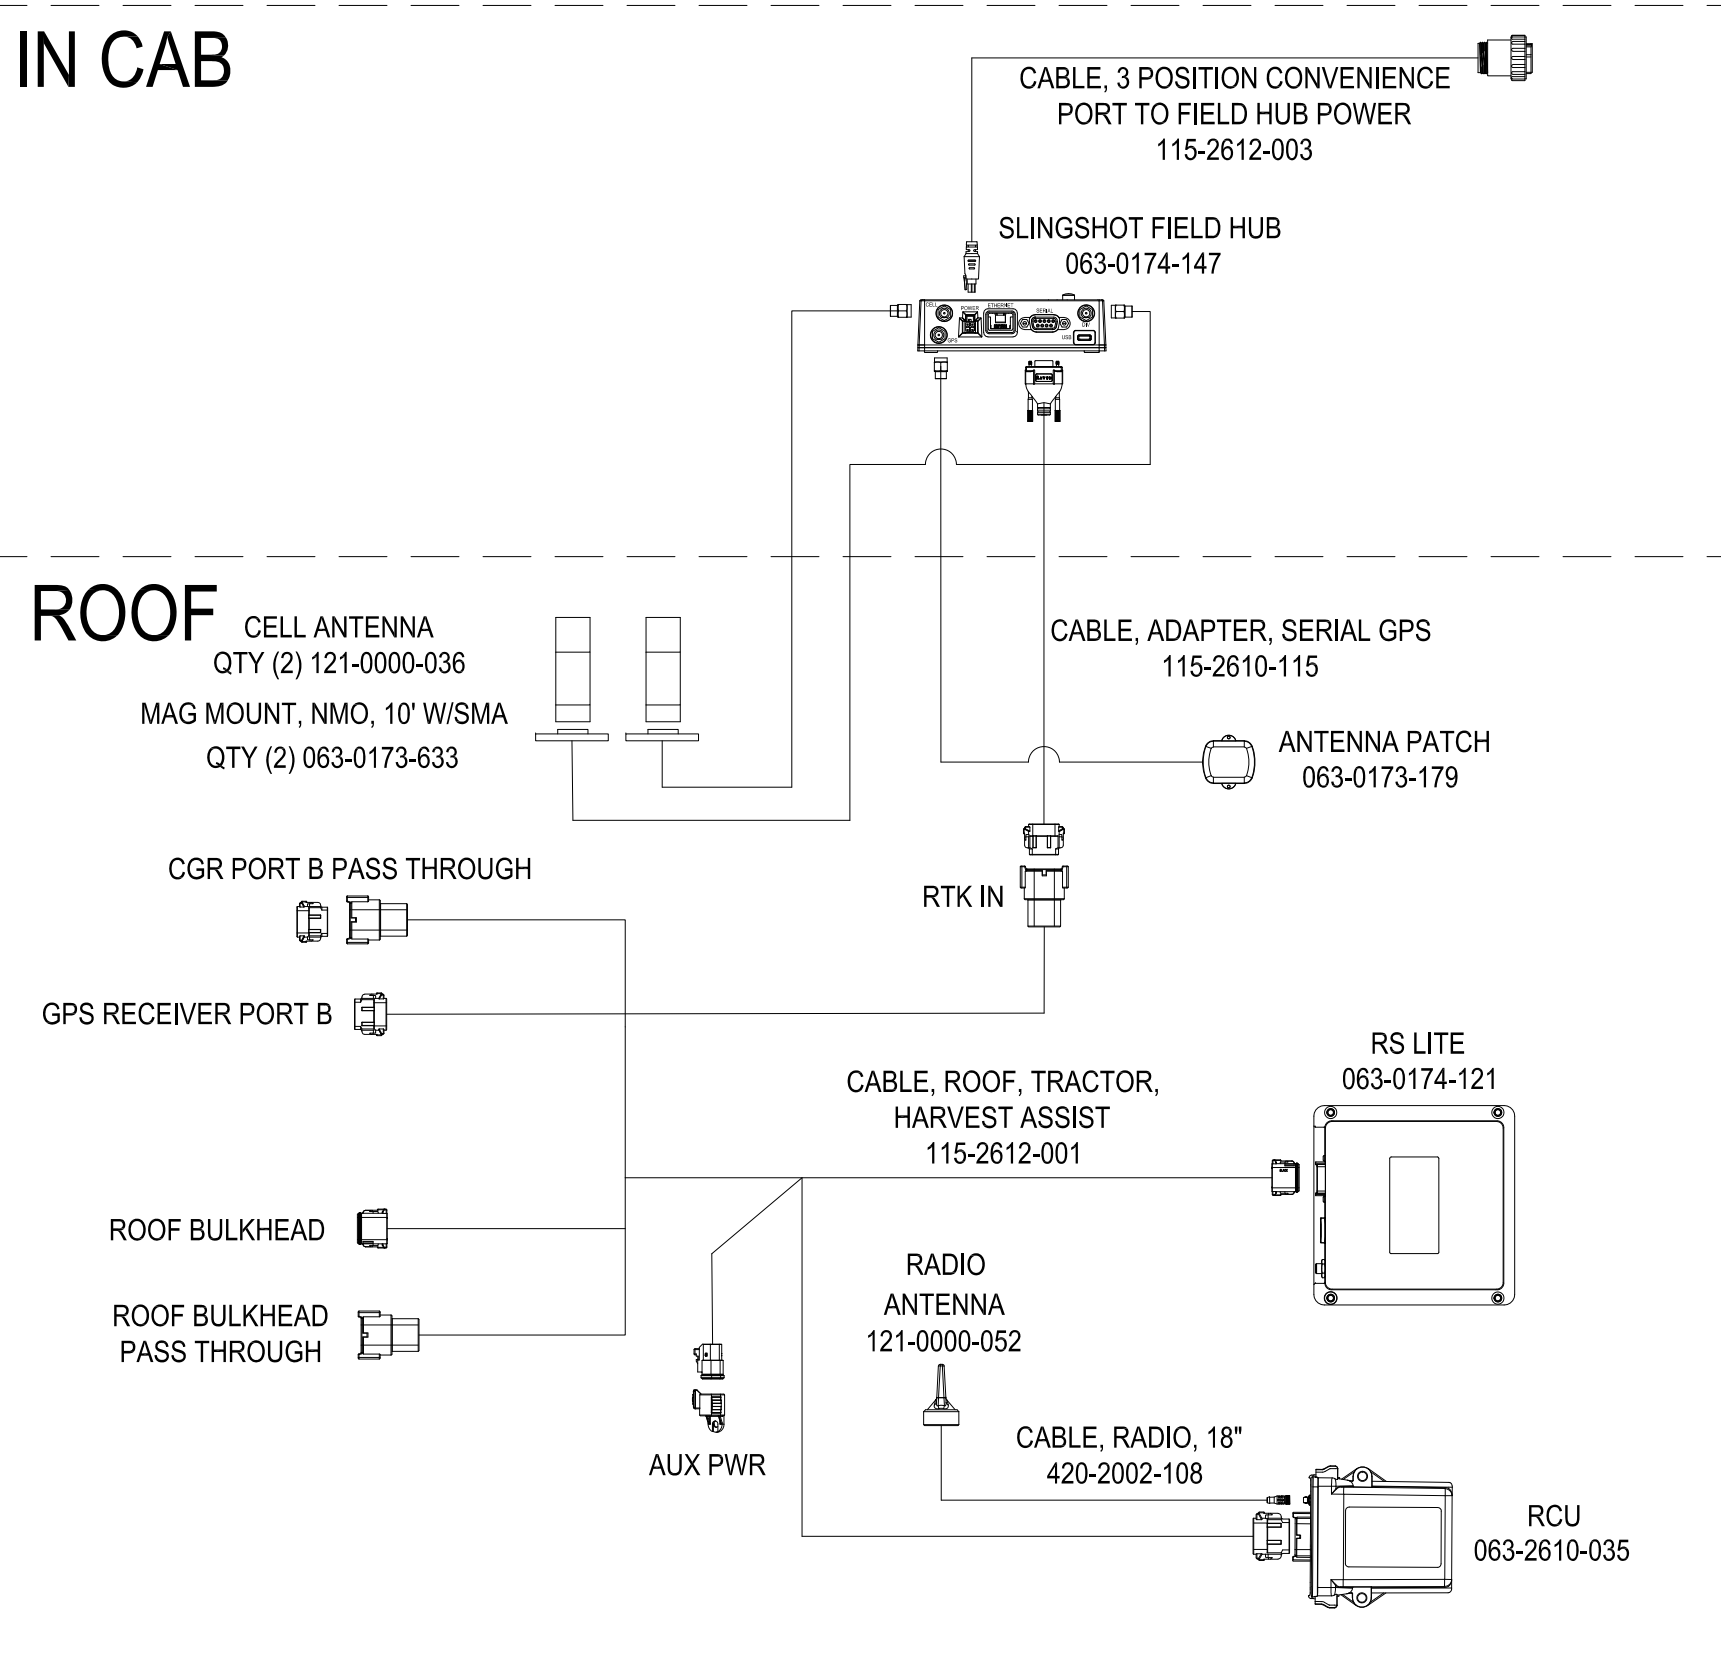

SYSTEM DRAWING, HARVEST ASSIST, CASE MAGNUM CVT MY 21 & NEWER

KIT: 117-2612-001

IN CAB

ROOF

ALSO INCLUDED IN KIT

NAME	PART NUMBER	QTY
TRACTOR ROOF BRACKET	116-2612-001	1
FIELD HUB BRACKET	107-2610-024	1
REAR SPACER	107-2610-032	2
FRONT SPACER	107-2610-033	2

RELEASED DATE	ECO #	REV.	DRAWING NO.
7/12/22	42311	A	054-2612-003