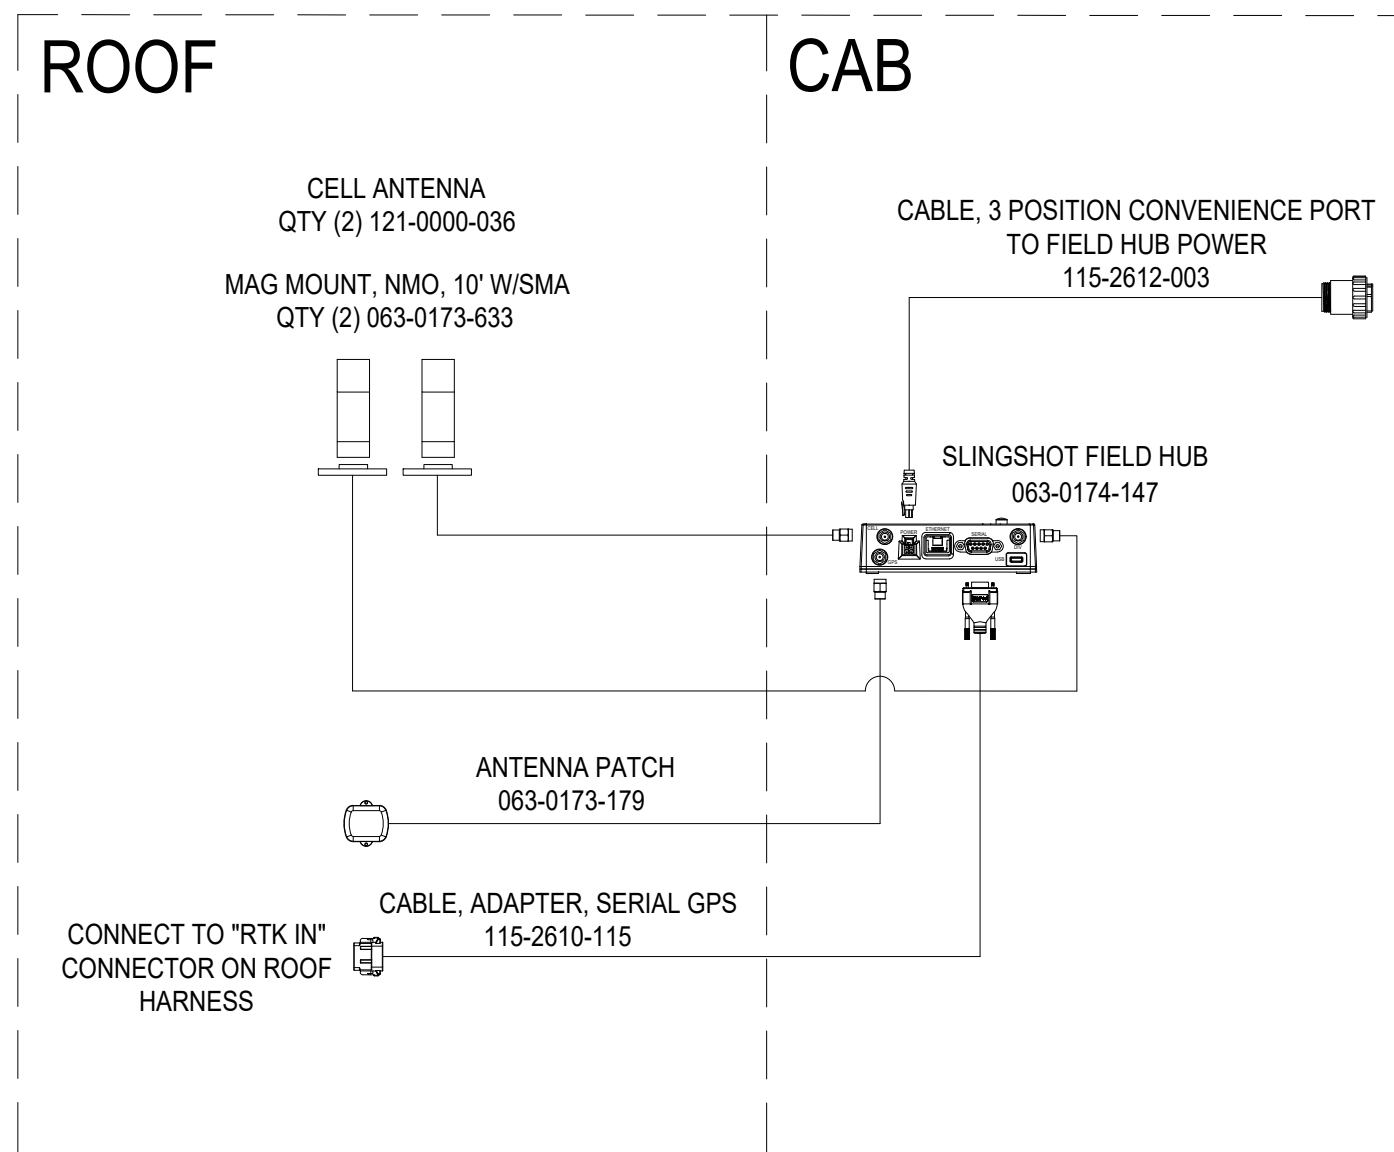

A

4

3

2

1

SYSTEM DRAWING, HARVEST ASSIST, CASE MAGNUM & NH T9 CVT MY 21 & NEWER

KIT: 117-2612-001

OPTIONAL FIELD HUB INTEGRATION

NOTE: THESE COMPONENTS ARE NOT INCLUDED IN KIT

RELEASED DATE	ECO #	REV.	DRAWING NO.
7/12/22	42311	A	054-2612-002
10/19/22	43688	B	054-2612-003

4

3

2

1