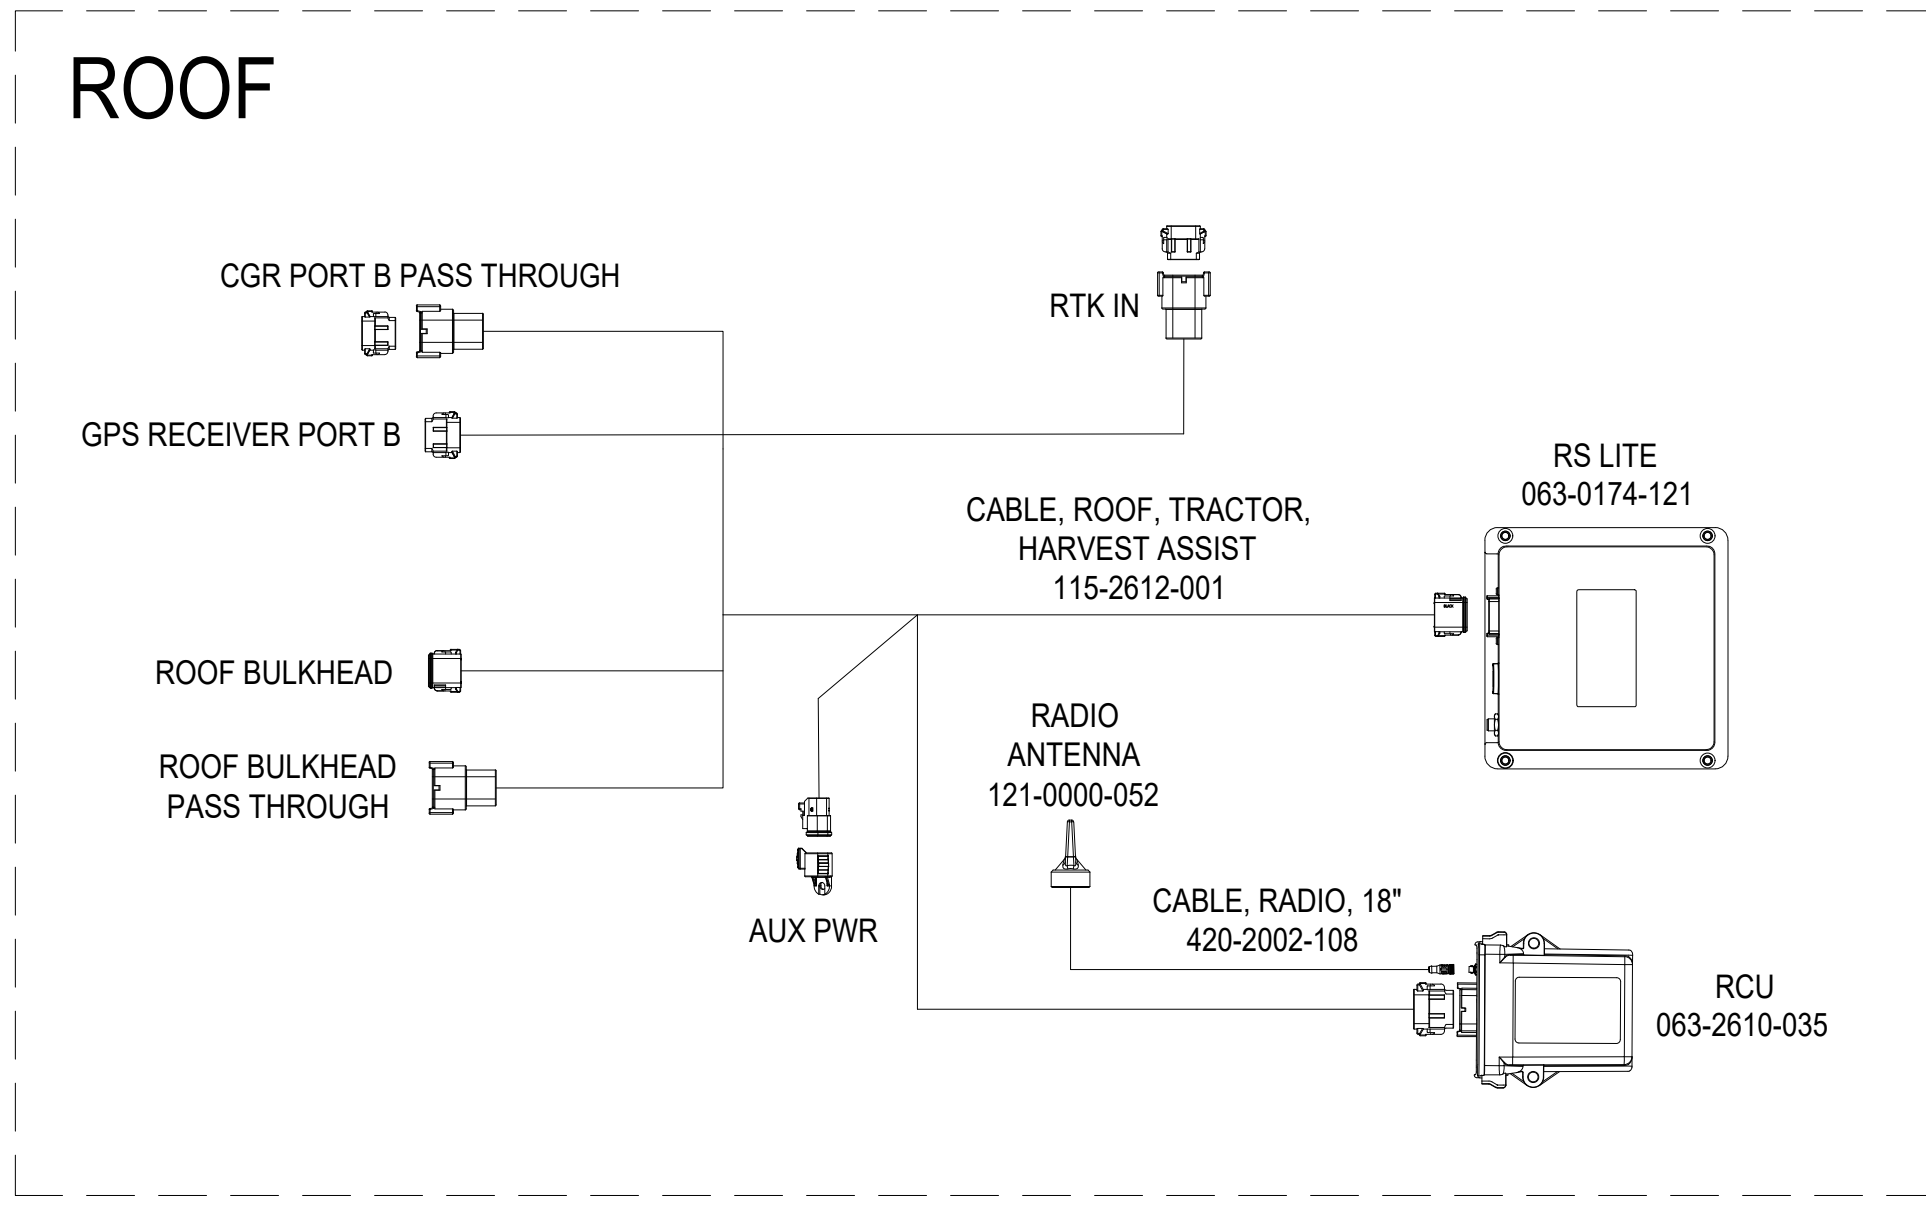

4

3

2

1

SYSTEM DRAWING, HARVEST ASSIST, CASE MAGNUM & NH T9 CVT MY 21 & NEWER
 KIT: 117-2612-001

ROOF

ALSO INCLUDED IN KIT		
NAME	PART NUMBER	QTY
TRACTOR ROOF BRACKET	116-2612-001	1
REAR SPACER	107-2610-032	2
FRONT SPACER	107-2610-033	2